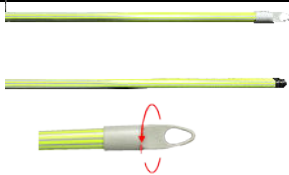

BALMORAL INTL TECHNICAL SHEET

Two-tone reinforced metal handle, green & grey, rotating tip, 1.30m (Italian thread)

EAN	3 701 209 300 744
HS CODE	7323990090
ORIGIN	Italy
REF	930074
COLOURS	green, grey, black

Specifications

PRODUCT SIZE	Length (cm)	Diameter (cm)	Weight (kg)	Thickness (cm)			
	120	2,1	0,167	0,28			

COMPOSITION	Material 1	Material 2	Material 3				
—	Sheathed metal	TPR	Polypropylene				

CARTON	QTY per box	Length (cm)	Width (cm)	Height (cm)	Volume (m3)	Product weight (kg)	Weight with box
—	24	130	13	13	0,02197	4,008	4,218